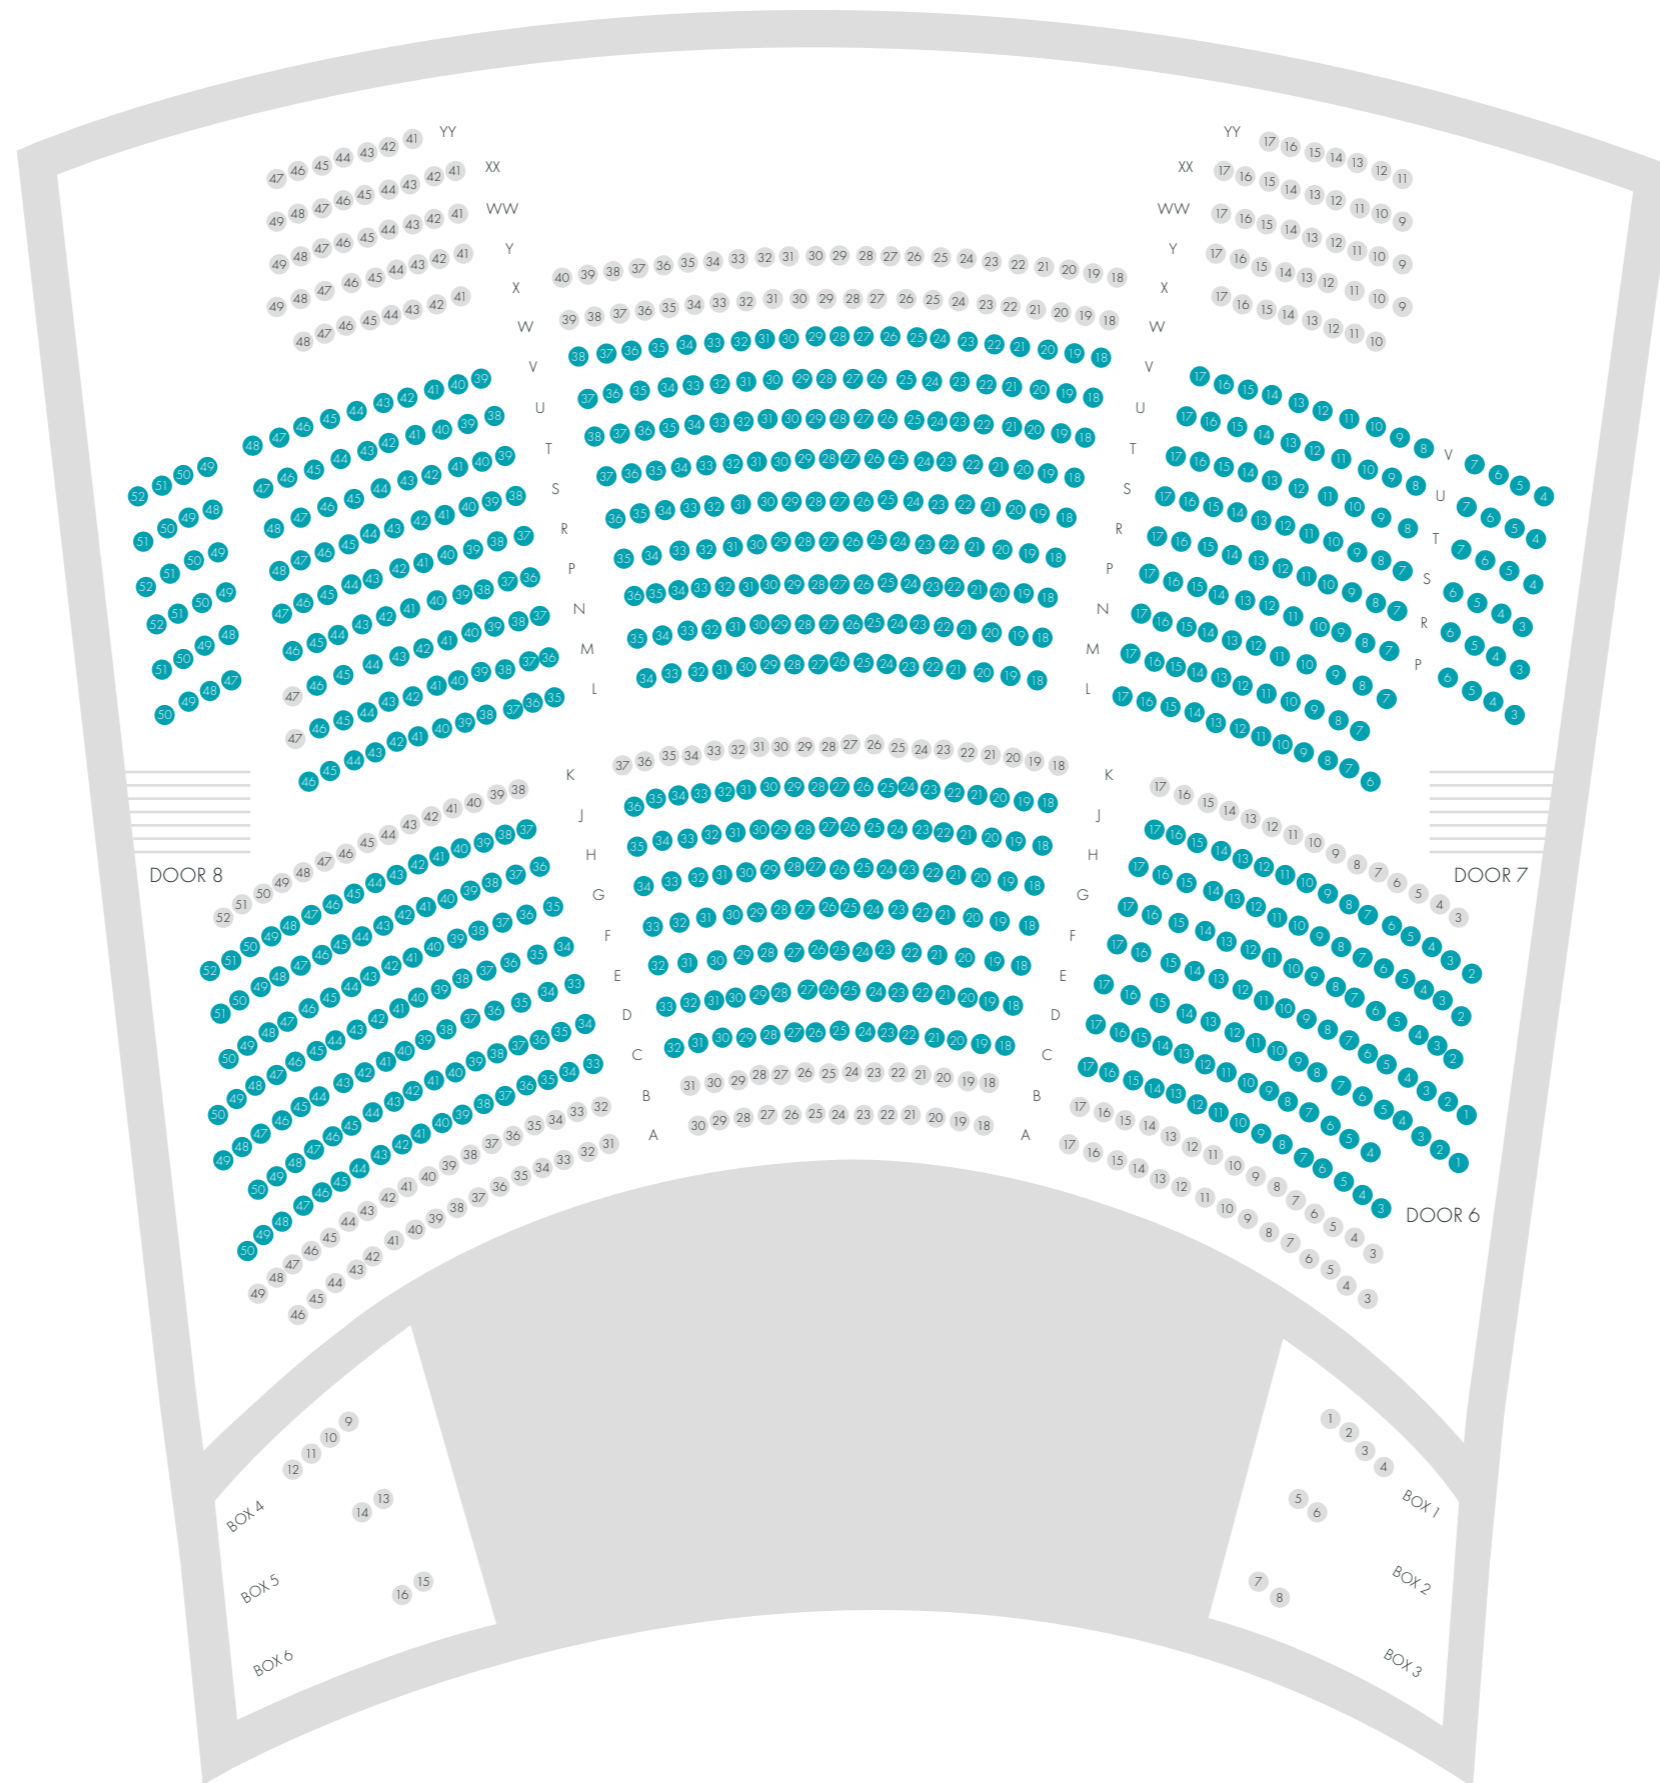

HEARING AID LOOP AREA - DRESS CIRCLE

Patrons should adjust their hearing aids to 'T' for reception. Please note, only highlighted seats have hearing loop reception.

HEARING AID LOOP AREA - STALLS

Patrons should adjust their hearing aids to 'T' for reception. Please note, only highlighted seats have hearing loop reception.